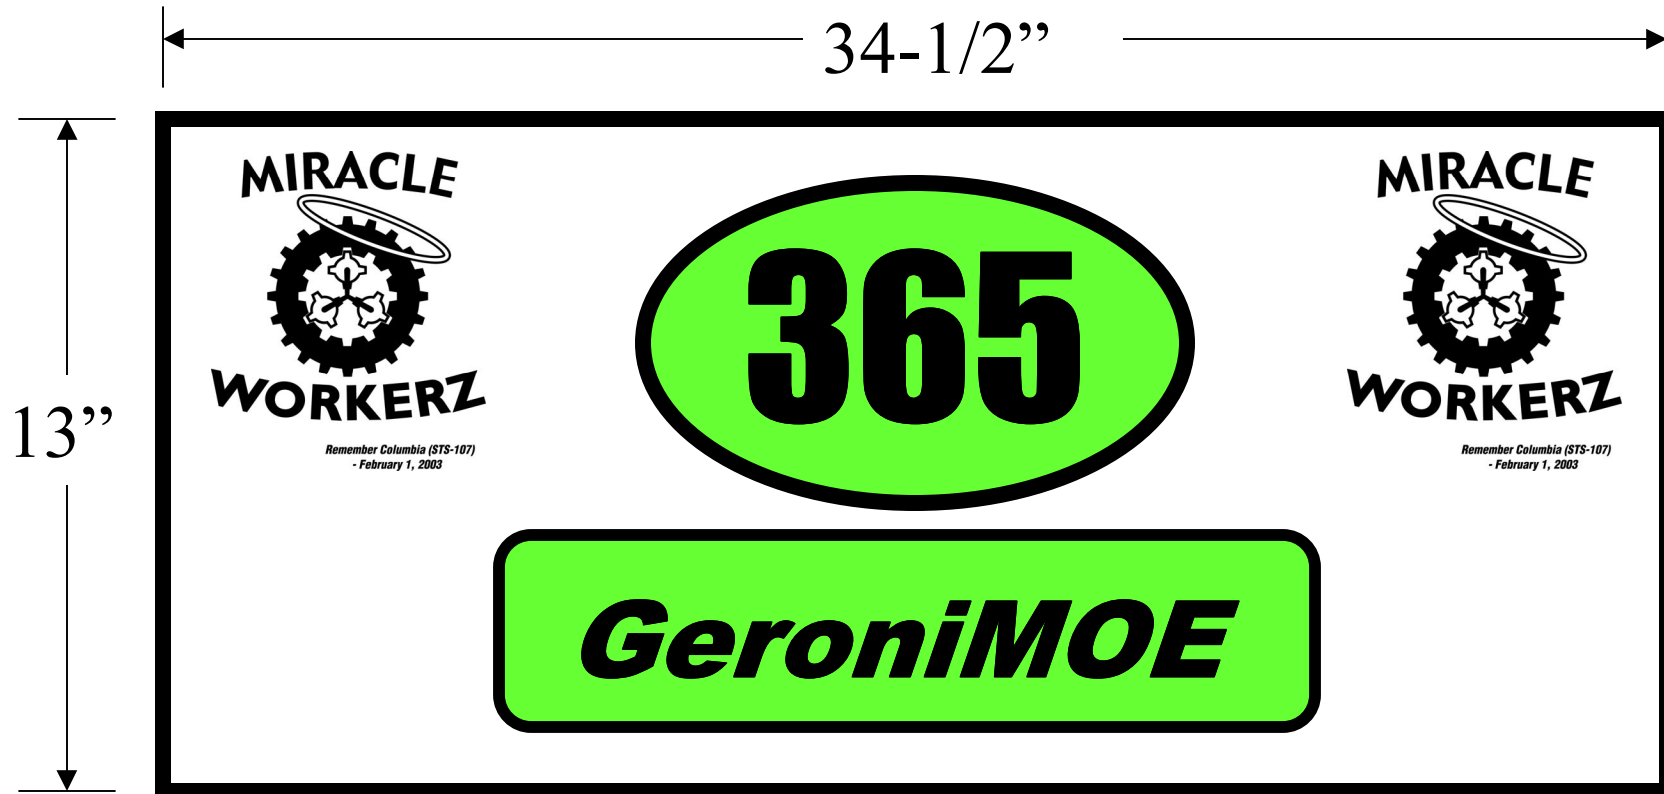

Front Panel

- Font for “365” is IMPACT
- Font for “GeroniMOE” is ARIAL BLACK
- 1” black border around outside of panel
- Graphic is same as Team Jersey