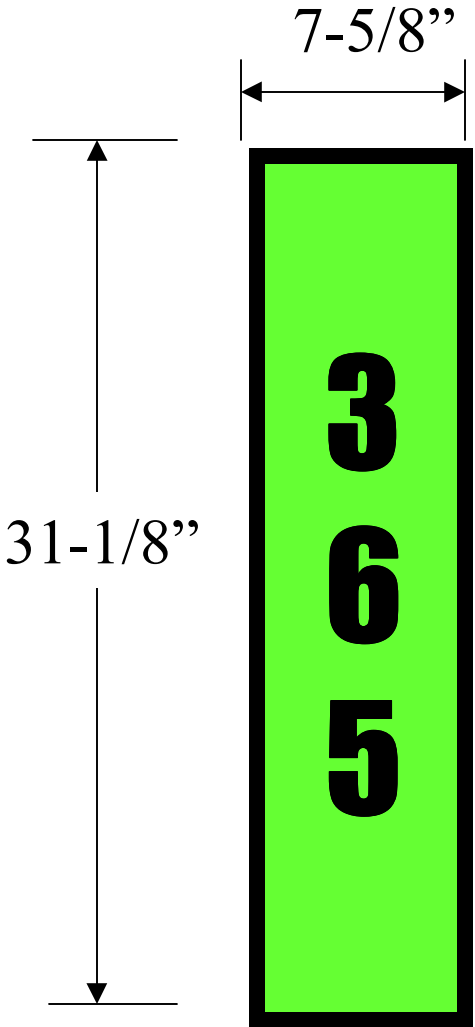

Modified Side Panels

LEFT SIDE

- Lime green background
- Large IMPACT font numbers
- Numbers centered on panel
- Black border – 1" thick
- Left and Right Panels have same dimensions

RIGHT SIDE

Side Panels

LEFT SIDE

- Lime green background
- Large IMPACT font numbers
- Numbers centered on panel
- Black border – 1" thick
- Left and Right Panels have same dimensions

RIGHT SIDE

Back Panel - Top

- 365 Oval centered on the panel
- 1" black border around panel
- Font is IMPACT
- Green outline on Black "MIRACLE" and "WORKERZ"