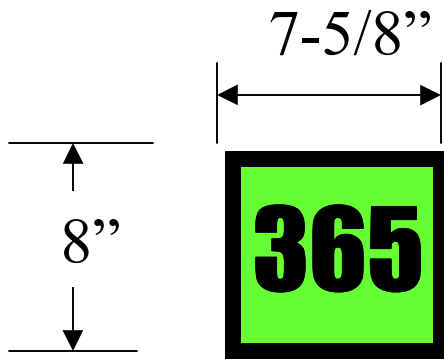

Modified Side Panels

LEFT SIDE

- Lime green background
- Large IMPACT font numbers
- Numbers centered on panel
- Black border – 1" thick
- Left and Right Panels have same dimensions

RIGHT SIDE

Side Panels

LEFT SIDE

- Lime green background
- Large IMPACT font numbers
- Numbers centered on panel
- Black border – 1" thick
- Left and Right Panels have same dimensions

RIGHT SIDE

Back Panel - Top

- 365 Oval centered on the panel
- 1" black border around panel
- Font is IMPACT
- Green outline on Black "MIRACLE" and "WORKERZ"