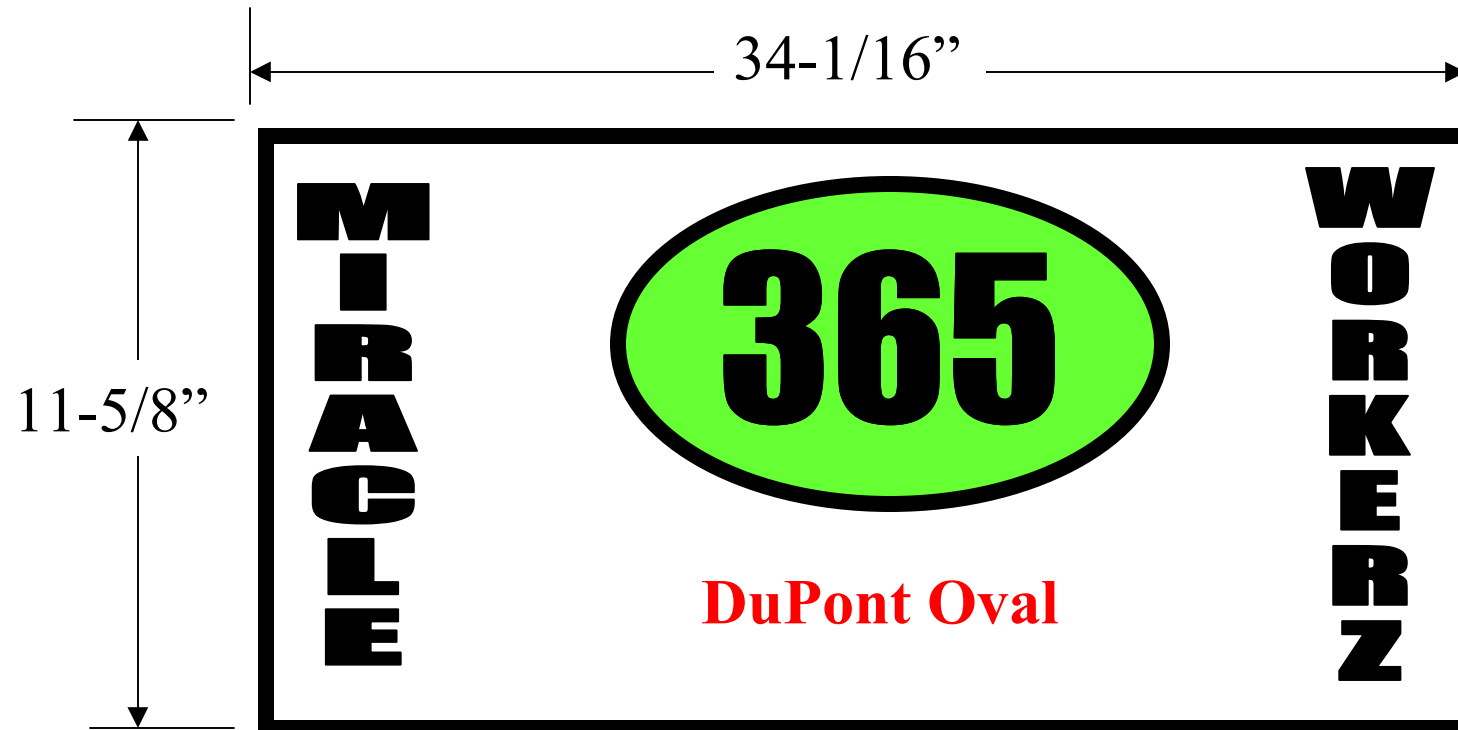

Modified Side Panels

LEFT SIDE

- Lime green background
- Large IMPACT font numbers
- Numbers centered on panel
- Black border – 1" thick
- Left and Right Panels have same dimensions

RIGHT SIDE

Side Panels

LEFT SIDE

- Lime green background
- Large IMPACT font numbers
- Numbers centered on panel
- Black border – 1" thick
- Left and Right Panels have same dimensions

RIGHT SIDE

Back Panel - Top

- 365 Oval centered on the panel
- 1" black border around panel
- Font is IMPACT
- Green outline on Black "MIRACLE" and "WORKERZ"

Back Panel - Bottom

*"GeroniMOE" in Arial Black Font

*"Sheet Metal Contracting, Inc." and "Delaware Metals" in non-bold Impact font (black lettering with green borders)

•Fit to fill area

•Individual vinyl stickers for placement on panel