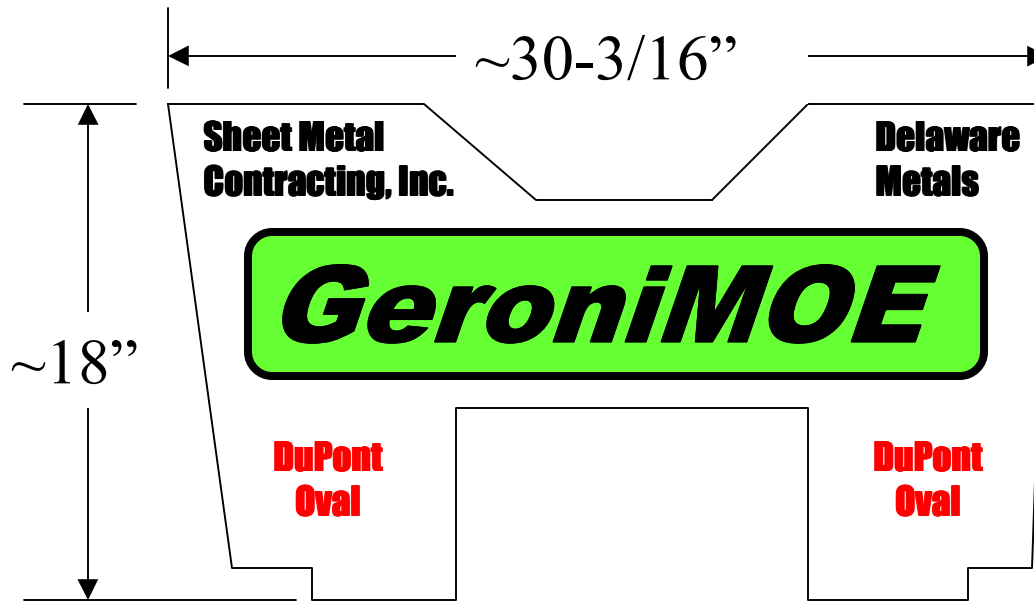

Modified Side Panels

LEFT SIDE

- Lime green background
- Large IMPACT font numbers
- Numbers centered on panel
- Black border – 1" thick
- Left and Right Panels have same dimensions

RIGHT SIDE

Side Panels

LEFT SIDE

- Lime green background
- Large IMPACT font numbers
- Numbers centered on panel
- Black border – 1" thick
- Left and Right Panels have same dimensions

RIGHT SIDE

Back Panel - Top

- 365 Oval centered on the panel
- 1" black border around panel
- Font is IMPACT
- Green outline on Black "MIRACLE" and "WORKERZ"

Back Panel - Bottom

*"GeroniMOE" in Arial Black Font

*"Sheet Metal Contracting, Inc." and "Delaware Metals" in non-bold Impact font (black lettering with green borders)

•Fit to fill area

•Individual vinyl stickers for placement on panel