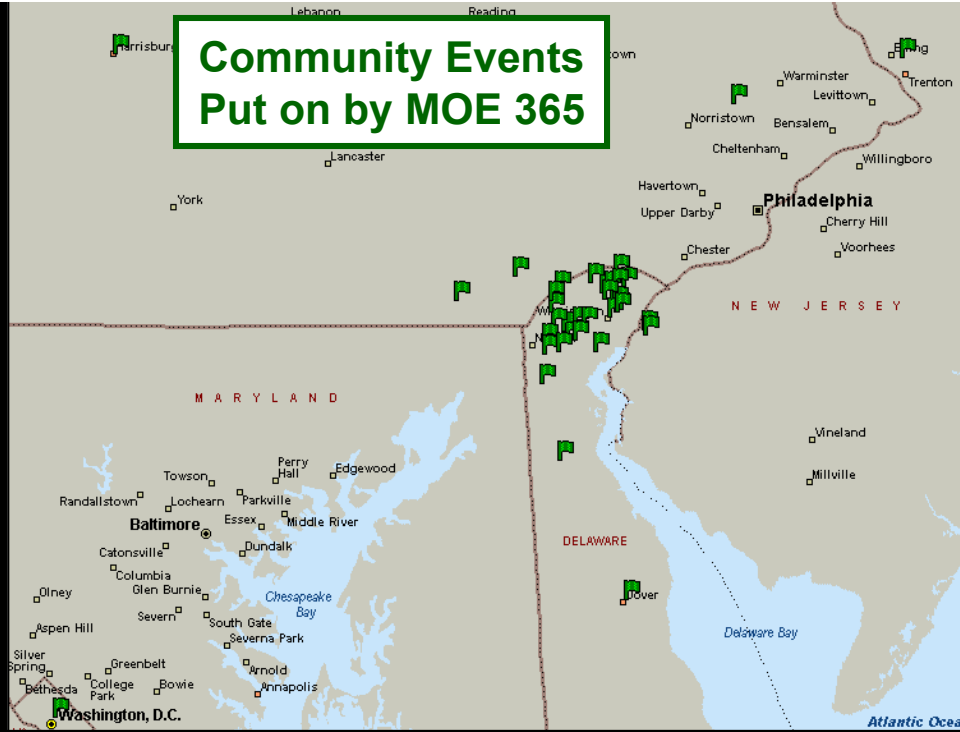

Community Events Put on by MOE 365

Schools Attended by MOE 365 Students

MOE Students' Schools

- Current
- ▲ Previous

FVC & FRC Teams

Number of Teams

- 5
- 3
- 2
- 1

FLL & JFLL Teams

Number of Teams

- ▲ 11 to 14
- ▲ 6 to 10
- ▲ 3 to 5
- ▲ 1 to 2