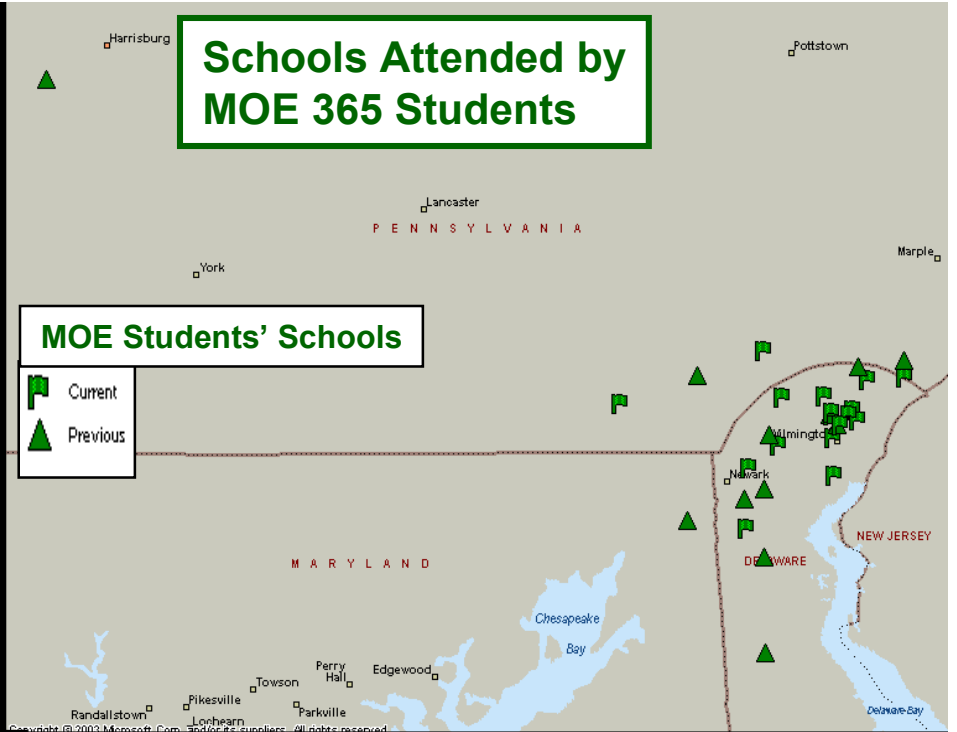

Community Events Put on by MOE 365

Schools Attended by MOE 365 Students

MOE Students' Schools

- Current
- ▲ Previous

FVC & FRC Teams

Number of Teams

- 5
- 3
- 2
- 1

FLL & JFLL Teams