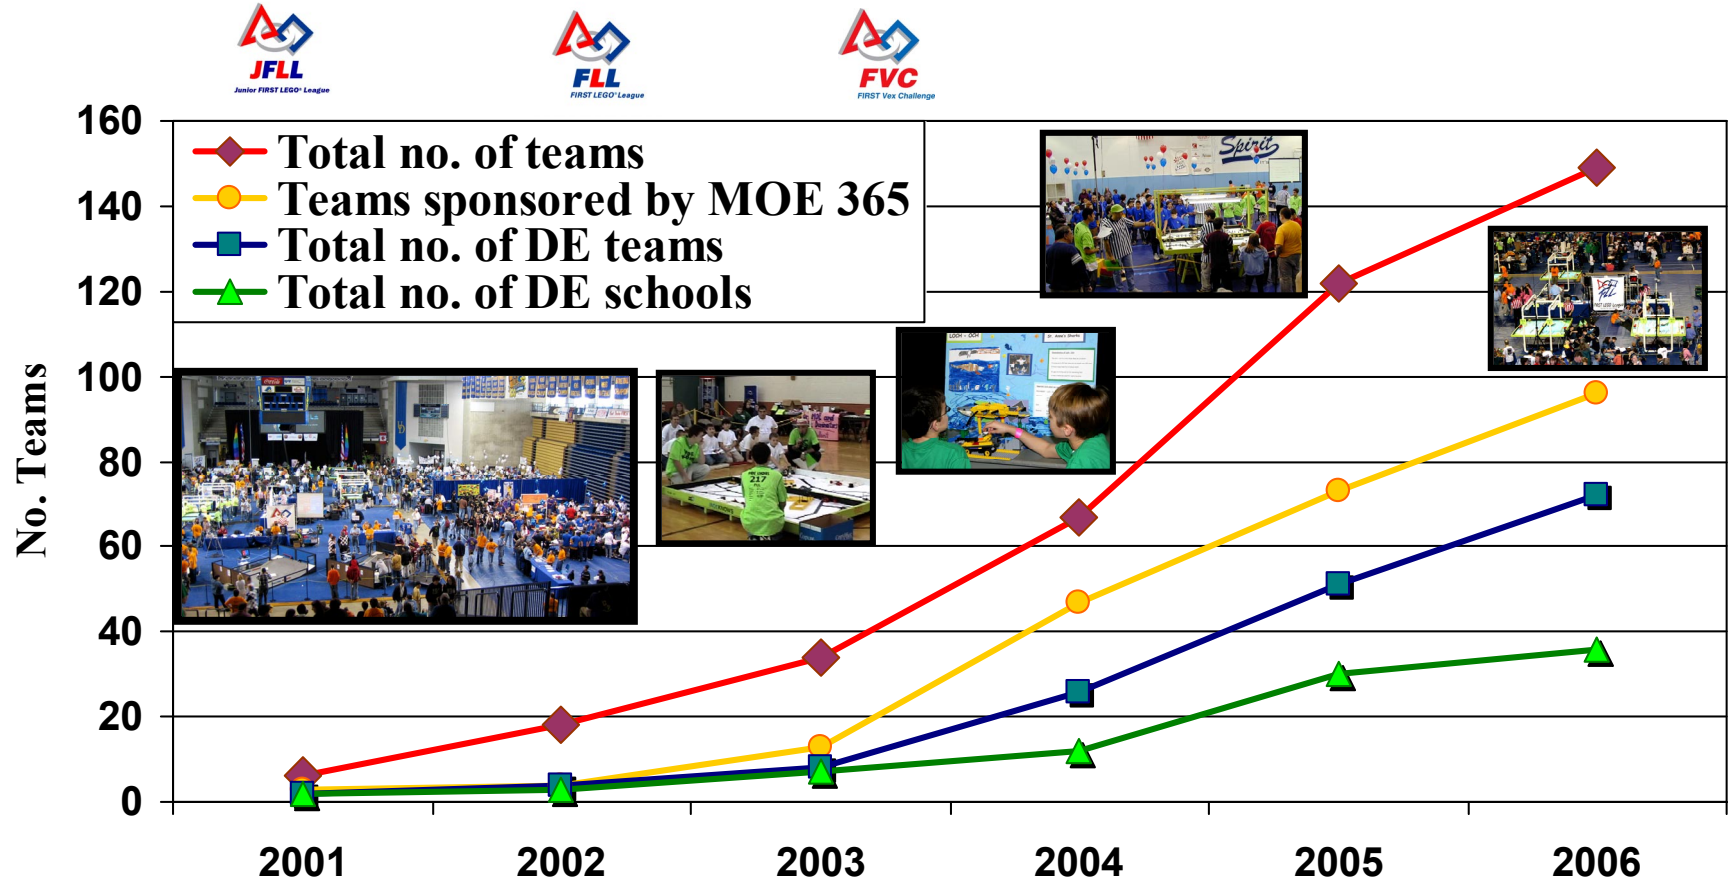

# The History of First State FIRST LEGO League

It's not about running a tournament, it's about getting a state to embrace FIRST!

	FLL Rookie Tournament	FLL Invitational Tournament	FLL State Tournament	JFLL / FLL State Tournament	JFLL / FLL / FVC State Tournament	JFLL / FLL / FVC State Tournament
Fundraising Required	\$1,000	\$7,000	\$15,000	\$20,000	\$45,000	\$55,000
# FLL Teams	6	16	34	48	54	59
# JFLL Teams				17	45	63
# FVC Teams					23	44
TOTAL #:	6	16	34	65	122	166